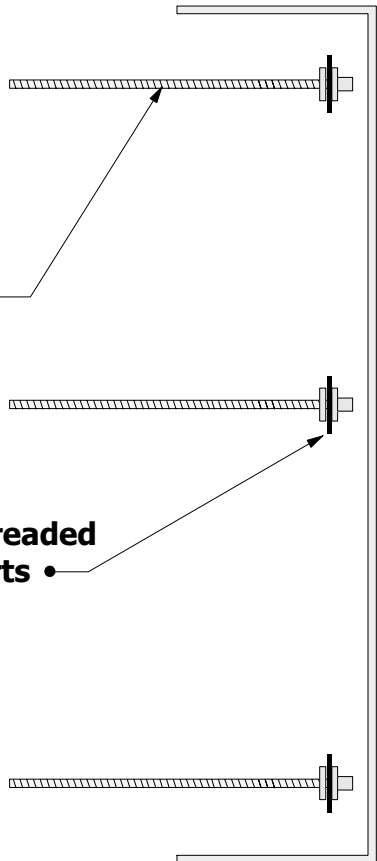

# Mounting Type D-1

(Center stud mount, tube support - DOUBLE line neon)

**Back View**

**Profile View**

1/4-20 threaded rod  
for Stud mount  
to wall

Diaphragms with 10/24" threaded  
inserts for tube supports

← Face

**Isometric View (rear)**