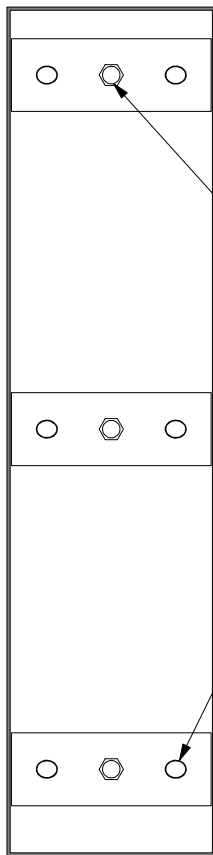

# Mounting Type D-1

(Center stud mount, tube support - DOUBLE line neon)

**Back View**

**Profile View**

1/4-20 threaded rod  
for Stud mount  
to wall

Diaphragms with 10/24" threaded  
inserts for tube supports

← Face

**Isometric View (rear)**