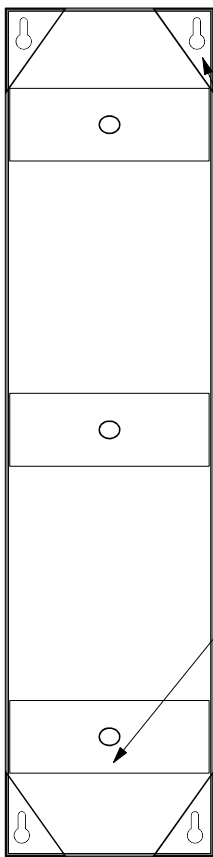

Mounting Type E-2

(Keyhole mount, tube support - SINGLE line neon)

Back View

Profile View

• **Keyhole Support for 1/4-20 threaded rod for Stud mount to wall** •

• **Diaphragms with 10/24" threaded inserts for tube supports** •

← **Face**

Isometric View (rear)