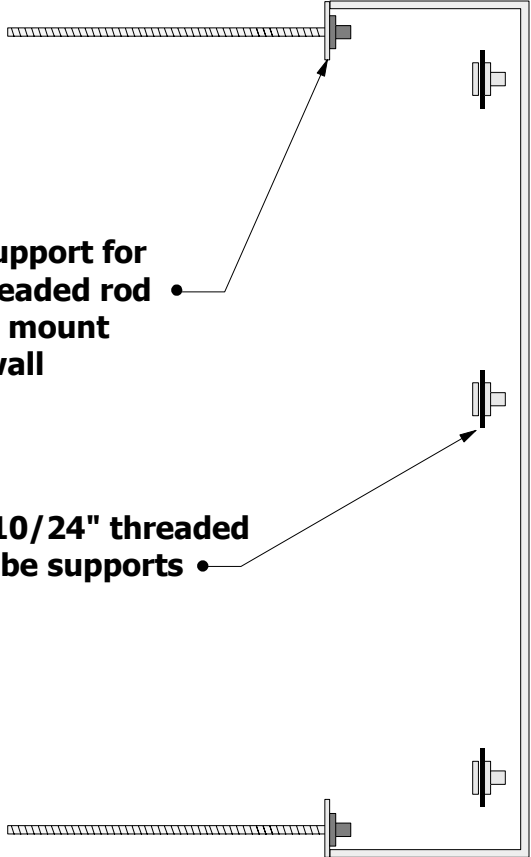

Mounting Type E-2

(Keyhole mount, tube support - SINGLE line neon)

Back View

Profile View

• **Keyhole Support for 1/4-20 threaded rod for Stud mount to wall** •

• **Diaphragms with 10/24" threaded inserts for tube supports** •

← **Face**

Isometric View (rear)