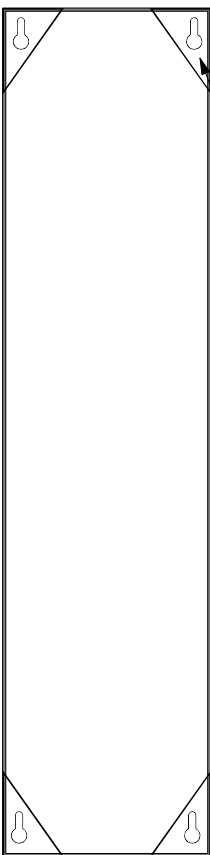

Mounting Type E-3 (Keyhole mount, Hollow)

Back View

Profile View

• **Keyhole Support for
1/4-20 threaded rod
for Stud mount
to wall** •

Isometric View (rear)