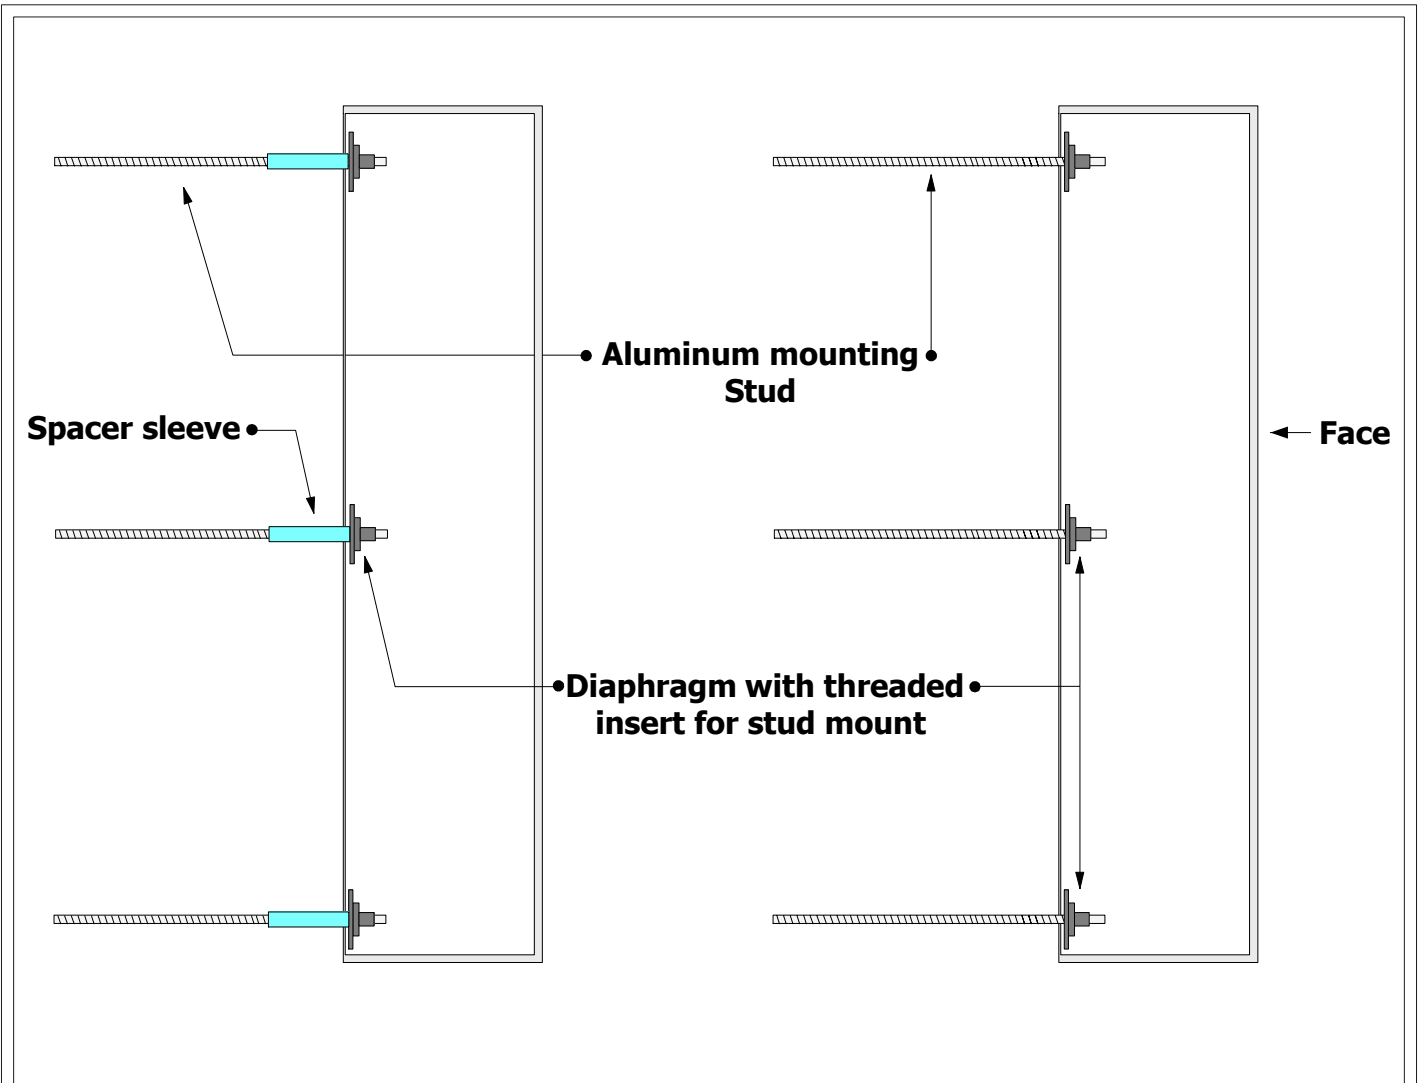

Mounting Type F-1 (Stud mount, non-illuminated)

*** STANDARD SIZE ALUMINUM STUDS and SPACERS SLEEVES PROVIDED (upon request) ***

ISOMETRIC (back) VIEW

PROJECTION (Spacer) _____

Special Instructions _____

Job Number: _____