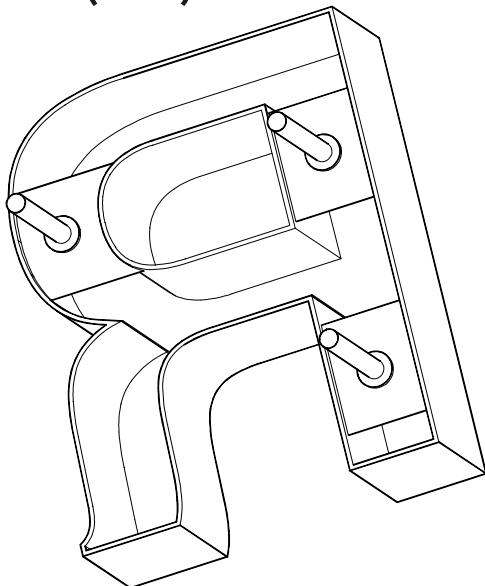

Mounting Type F-1 (Stud mount, non-illuminated)

*** STANDARD SIZE ALUMINUM STUDS and SPACERS SLEEVES PROVIDED (upon request) ***

ISOMETRIC (back) VIEW

PROJECTION (Spacer) _____

Special Instructions _____

Job Number: _____