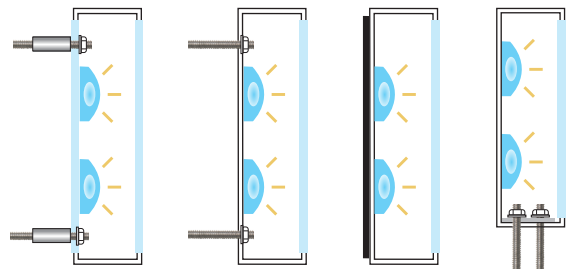

ThinTrim™ & ThinTrim Plus™

With brilliant details, including letter depth as shallow as 2", this exciting new product line is now available exclusively from Steel Art. Our ThinTrim™ and ThinTrim Plus™ offers many custom features. Both can be illuminated thru the face or if desired thru the back as well. Depending on letter height, the ThinTrim™ retainer lip is uniquely 1/8" wide bringing an architectural note to its appearance. Now the designer has the choice between plastic trim and higher end, mirror polished metals. Select the proper white acrylic (#2447 or #7328) or colored face, translucent PMS vinyl and LED combination and you have endless possibilities, including RGBW.

Medium Oxidized Satin Brushed

MOUNTING (CLOSED BACK AVAILABLE)

Spacers & LED Illuminated

Stud

Tape

Bottom

DETAILS

SIZE RANGE

- Height: 6" - 48" | Depth: 2" - 6"

SPECIFICS

- **Lifetime Guarantee** on craftsmanship
- Color matches by Matthews or AkzoNobel Systems
- Actual finish & color samples available
- **Tough Template™** available on all orders