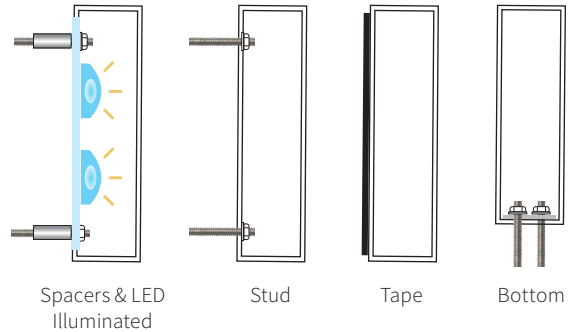

Satin Brushed
Halo Lit

MOUNTING (CLOSED BACK AVAILABLE)

DETAILS

SIZE RANGE

- Height: 3" - 36" | Depth: 0.375" - 6"

LED ILLUMINATION

- Minimum Height: 4" | Minimum Depth: 0.5" | Maximum Depth: 6"

SPECIFICS